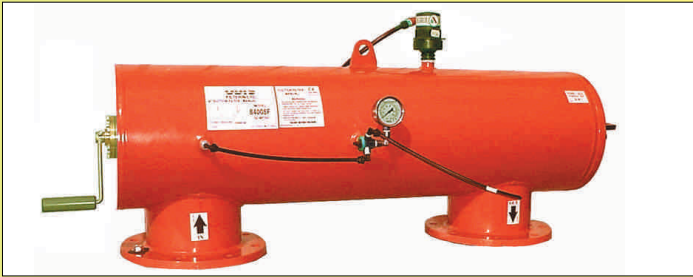

Manual & Automatic Brush Filters

Series 840

ODIS brush filters are equipped with brushes mechanism assembly for efficient cleaning of the entire screen area.

Series 840 has a simple manually operated mechanism. The cleaning process is performed manually by opening a drain valve and rotating the brushes assembly by using a handle.

PHYSICAL CHARACTERISTICS

Model	Inlet/Outlet Diameter (inch)	Maximum Flow Rate (m ³ /h)	Screen Area (cm ²)	Weight (kg)
84015-I	1½"	15	1500	15
84002-I	2"	25	1500	17
84003-I	3"	50	1500	20
84004-I	4"	80	2200	42
84004	4"	80	3500	82
84006	6"	160	4800	103
84008	8"	300	6000	104

Series 841

ODIS brush filters are equipped with brushes mechanism assembly for efficient cleaning of the entire screen area.

The filter combines the efficient brushes assembly system for cleaning the screen with the simplicity of a standard AC irrigation controller.